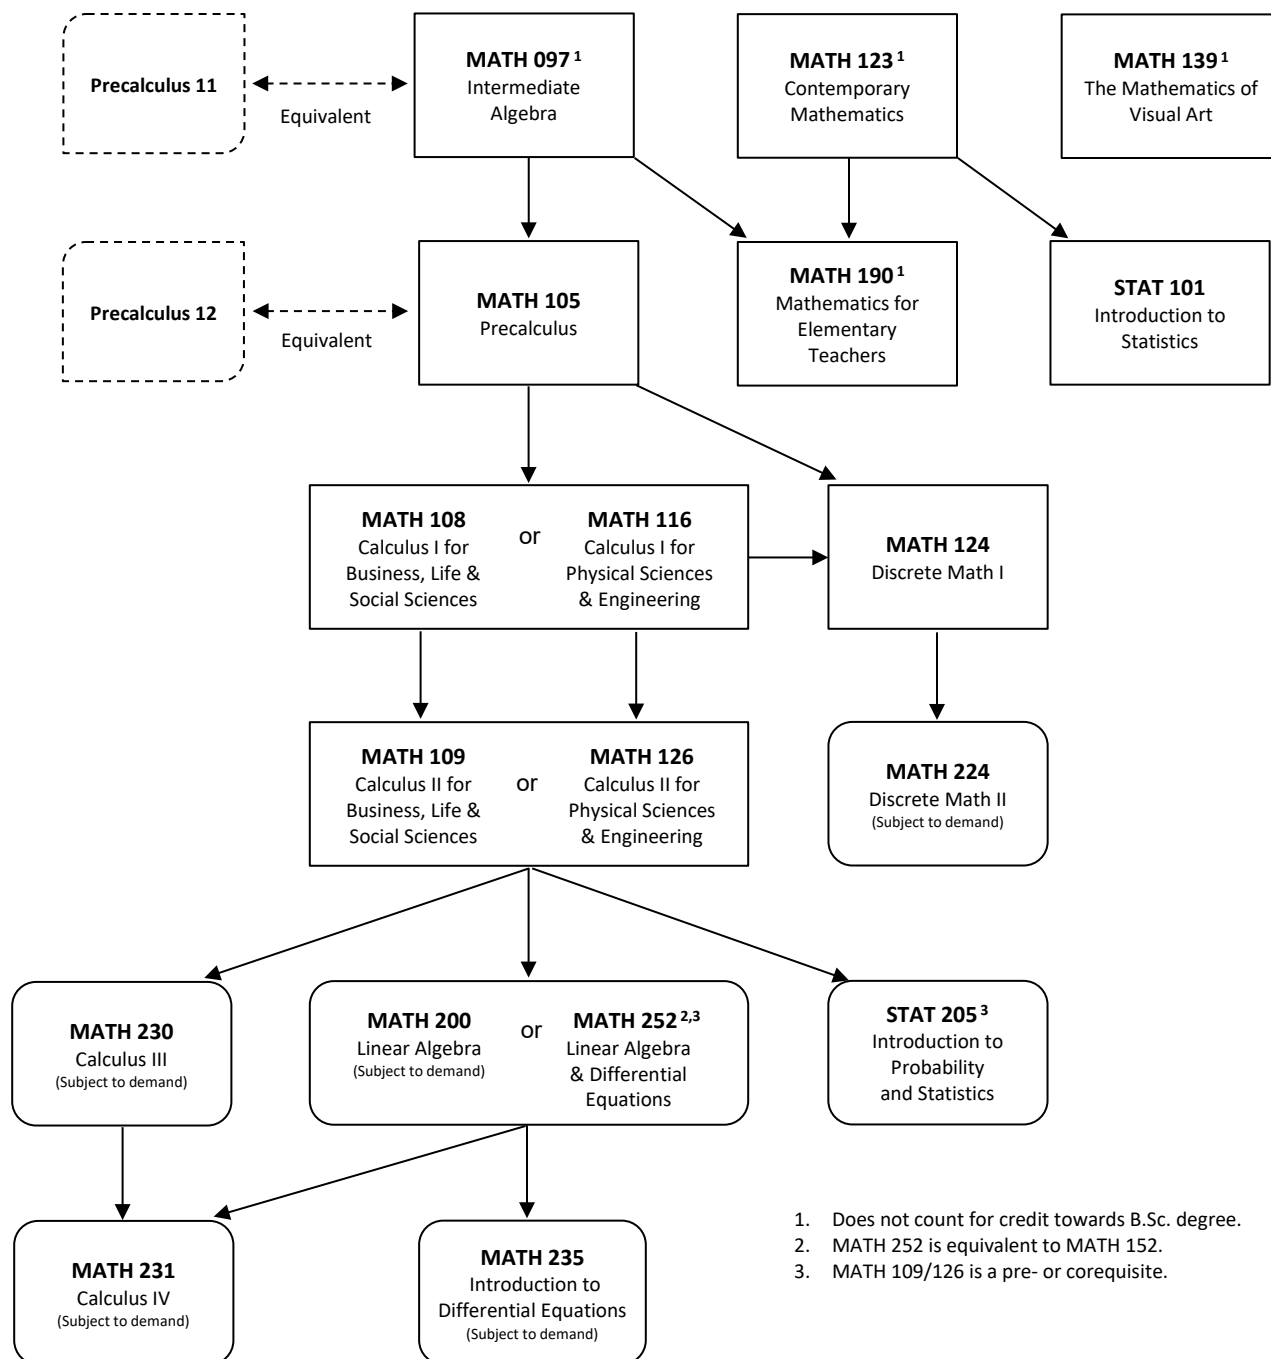

MATHEMATICS & STATISTICS

COURSE SEQUENCE FLOW CHART – 1st & 2nd years

1. Does not count for credit towards B.Sc. degree.
2. MATH 252 is equivalent to MATH 152.
3. MATH 109/126 is a pre- or corequisite.

*Please consult the university website for a complete list of course prerequisites.

April 2022