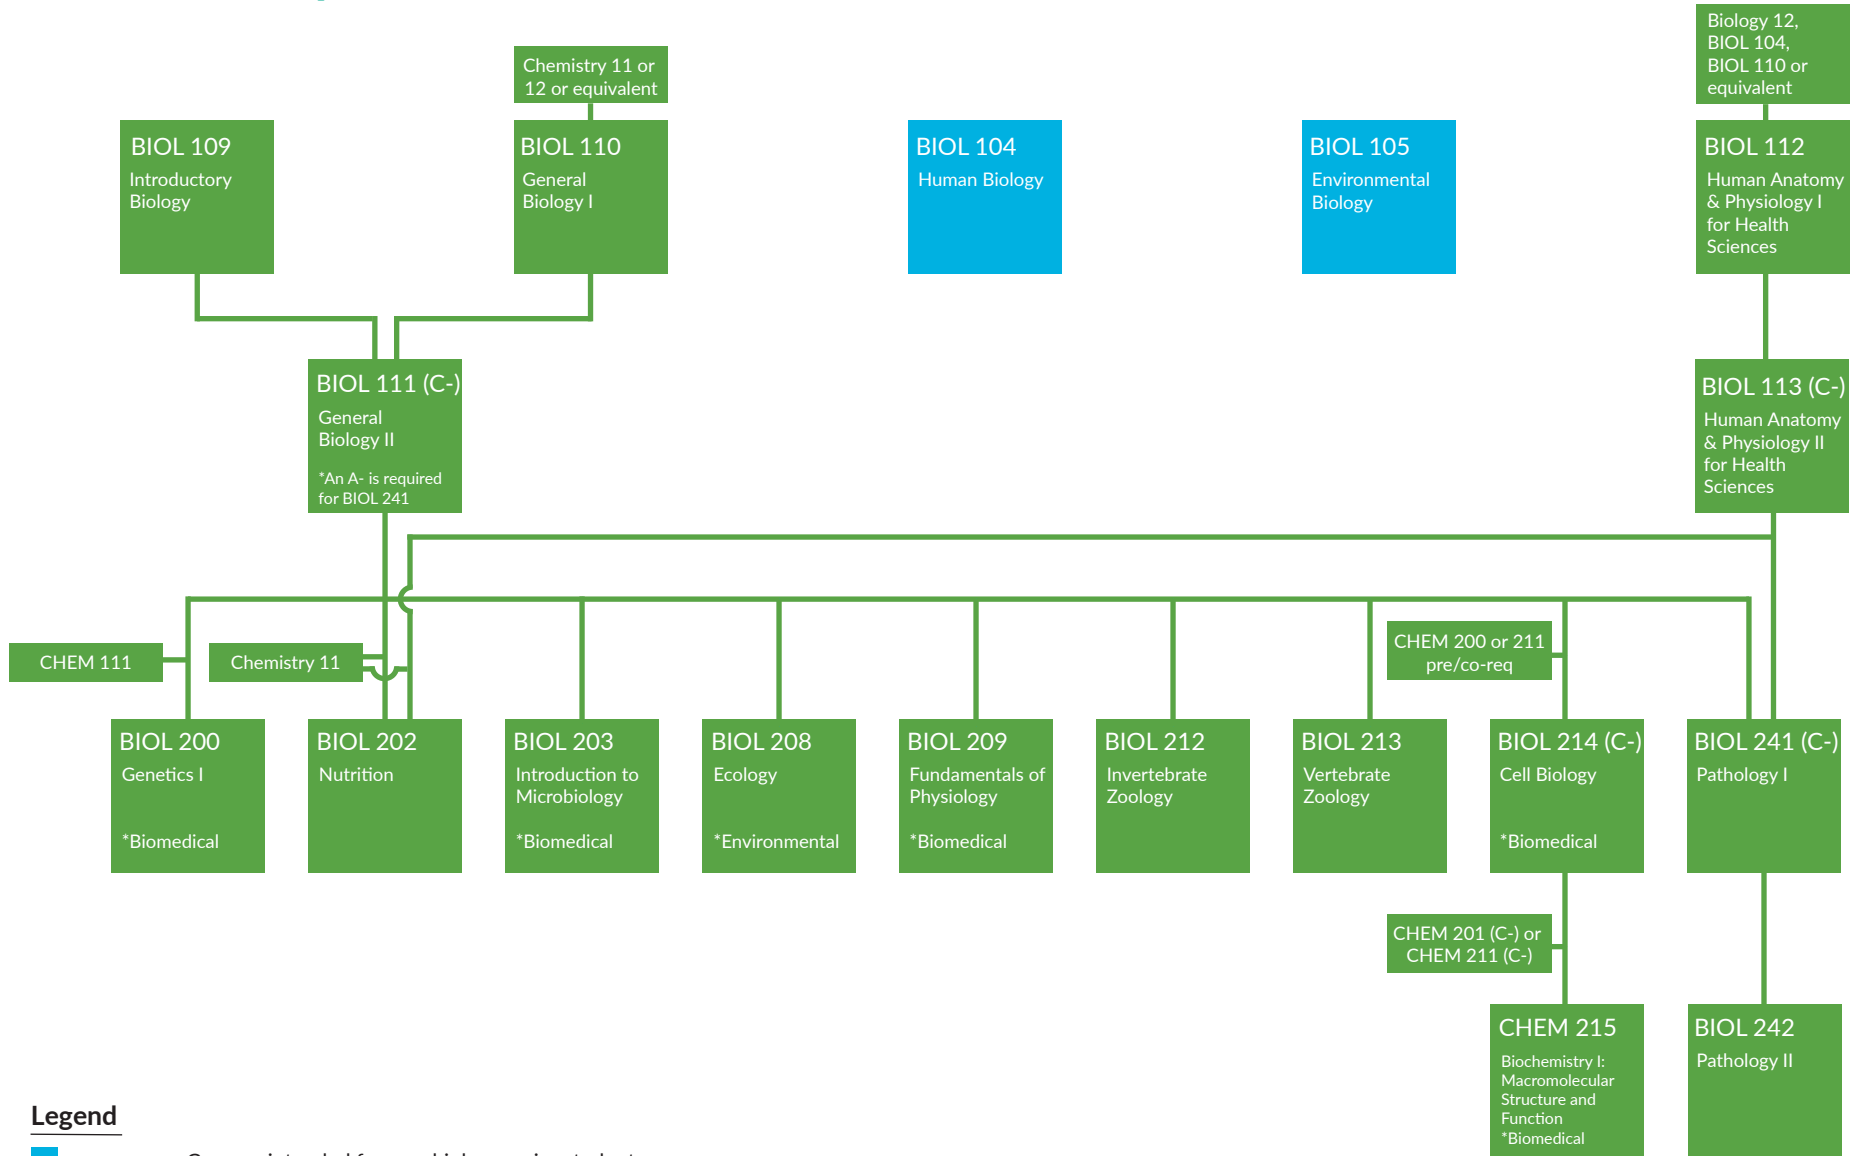

BIOLOGY

COURSE SEQUENCE FLOW CHART - 100 AND 200 LEVEL

Legend

- Courses intended for non-biology major students.
- *Biomedical: Courses that are prerequisites for upper level courses in the Biomedical Science Concentration of the BSc General
- *Environmental: Courses that are prerequisites for upper level courses in the Environmental Science Concentration of the BSc General

SCHOOL OF STEM

2055 Purcell Way
North Vancouver

T 604 984 4955
E sciences@capilano.ca
CAPILANO.CA/BIOLOGY