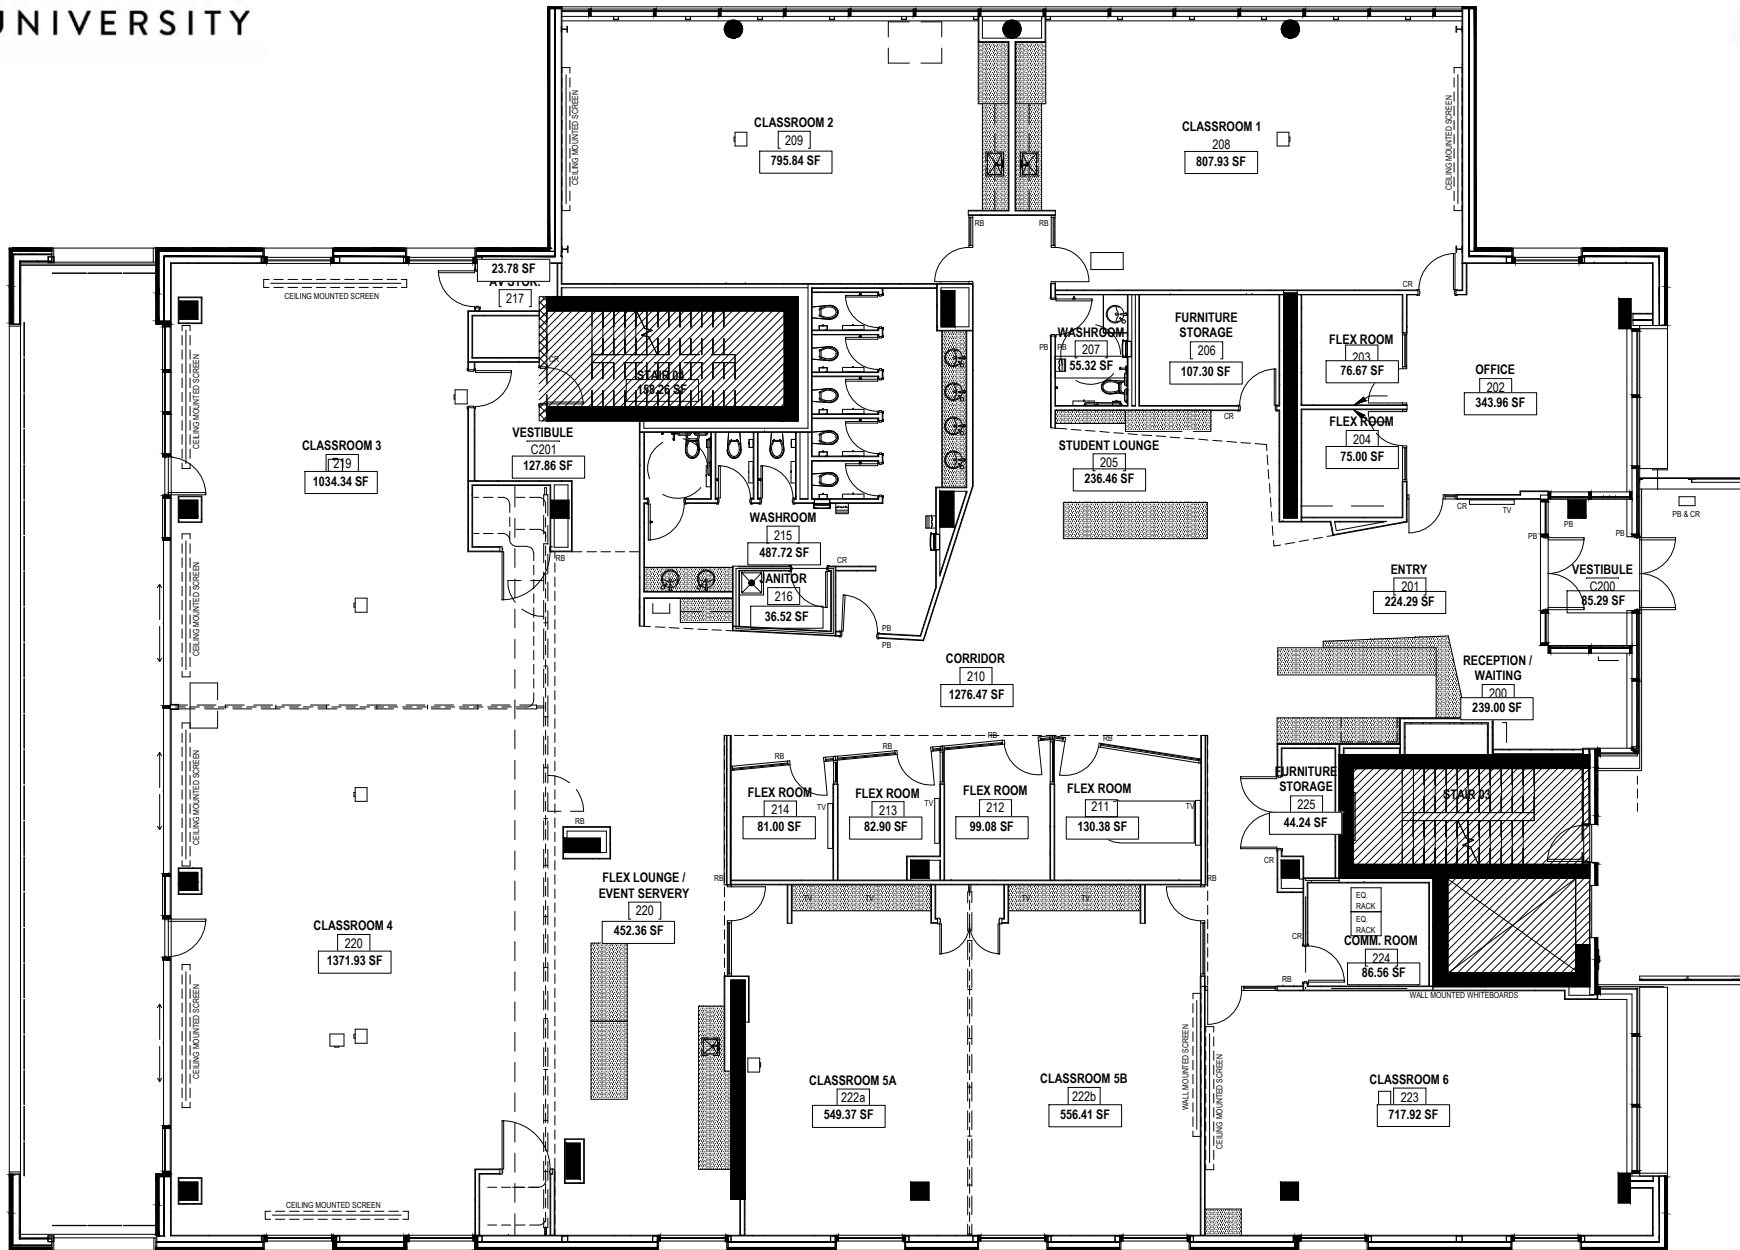

CAPU LONSDALE AT THE SHIPYARDS

PINNACLE
HOTEL
PARKING

Underground parking is available at The Shipyards and the Pinnacle Hotel. For additional Lower Lonsdale parking options, see cnv.org

VICTORY SHIP WAY

LEGEND

-  Bike rack
-  Stairs
-  Elevator

CAPU LONSDALE